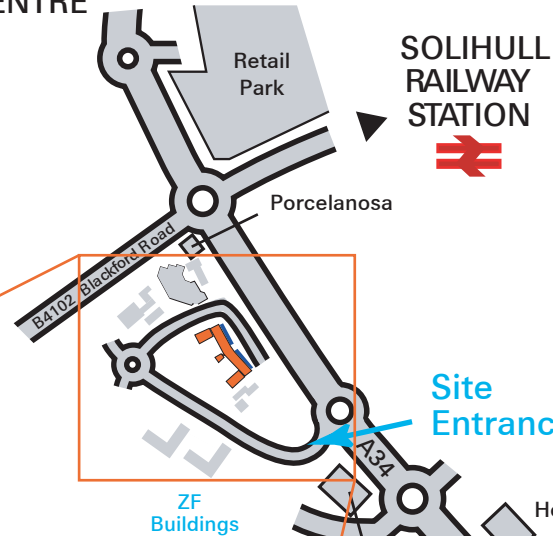

SOLIHULL RAILWAY STATION

Site Entrance

ZF Buildings