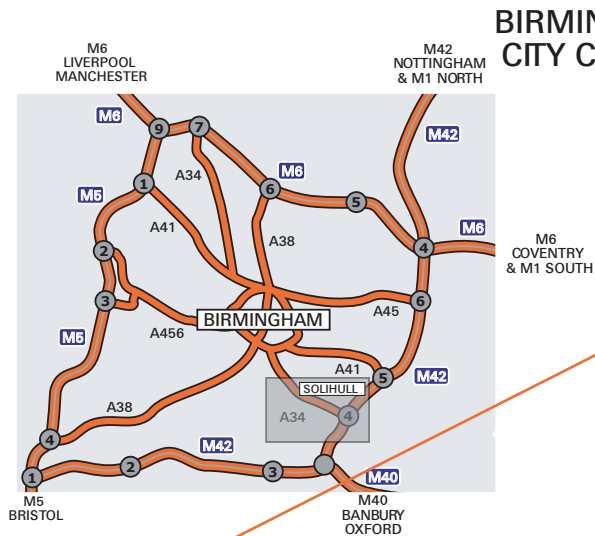

HOW TO FIND US

BIRMINGHAM CITY CENTRE