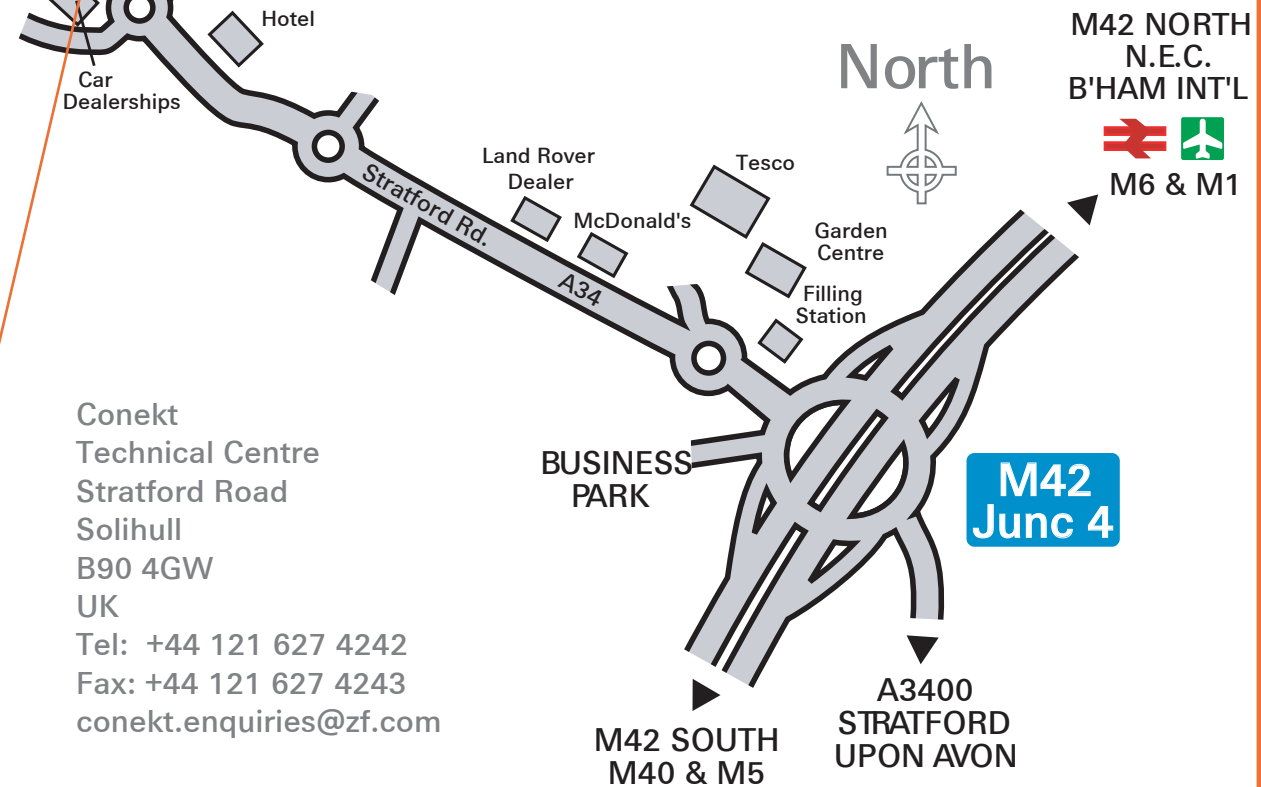

**FROM THE M42 JUNCTION 4:**

Join the A34 sign posted Birmingham. Continue to the fourth roundabout. Branch left from the A34 into the ZF site. Continue for 200 yards and turn right at the roundabout. The Conekt building is in front of you on the right-hand side.

**FROM BIRMINGHAM:**

Join the A34 sign posted Shirley, Stratford, M42, M40. When passing through Shirley on the A34 look for the roundabout of the intersection of the B4102. Proceed across the roundabout and continue to the next roundabout. Take the 3rd exit into the ZF site. Continue for 200 yards and turn right at the roundabout. The Conekt building is in front of you on the right-hand side.

**VIA PUBLIC TRANSPORT:**

From Solihull Railway Station catch the No. 6 bus towards Birmingham. Exit bus once adjacent to Cranmore Road. Turn left at the roundabout and the ZF site is on your right.

North

M42 NORTH  
 N.E.C.  
 B'HAM INT'L

M6 & M1

M42  
 Junc 4

BUSINESS PARK

M42 SOUTH  
 M40 & M5

A3400  
 STRATFORD  
 UPON AVON